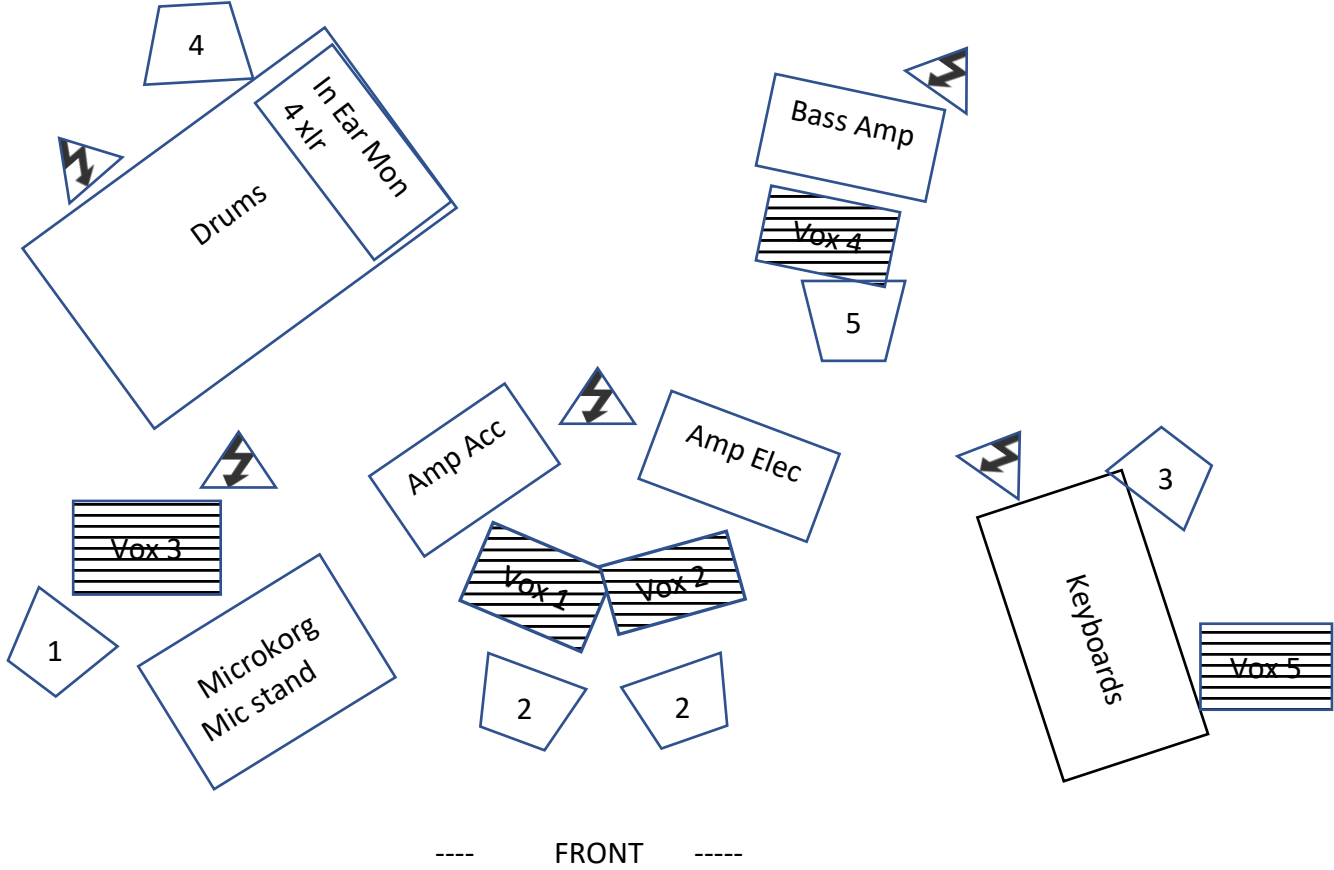

STAGE RIDER MYKUNGFU 5tett

Channel	Input	Mik	Comments
1	Kick (Plastic Box)	Boundary layer mic (own)	
2	Snare Top	SM57	
3	HiHat	Mic	
4	Floor Tom	Mic	
5	OH L	Mic	
6	OH R	Mic	
7	SPD-SX L	D.I.	
8	SPD-SX R	D.I.	
9	Bass	Mic	
10	Bass	D.I. (Line)	
11	Ac Guit AER (Amp)	XLR out	
12	El Guit (Amp)	SM57	
13	Wurlitzer (Amp)	SM57	
14	Juno 60 mono	D.I.	
15	Casio mono	D.I.	Noise Filter
16	Vox1	SM86 (own)	needs Phantom Power
17	Vox2	Telephone xlr	
18	Vox3	SM58 (own)	
19	MicroKorg Vocoder	D.I.	Needs Mic Stand
20	Vox4	SM58	
21	Vox5	SM58	