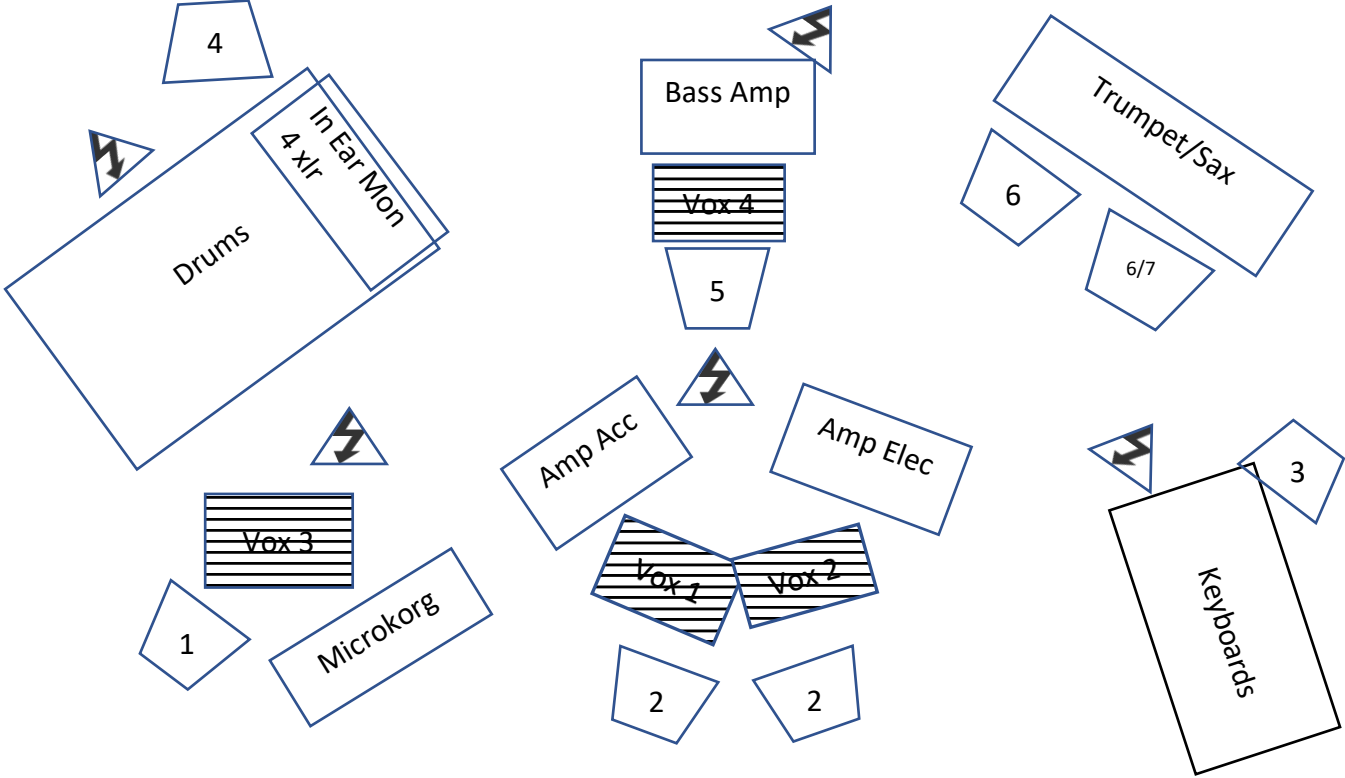

# STAGE RIDER MYKUNGFU QUINTETT (& HORNS)

---- FRONT ----

Channel	Input	Mik	Comments
1	Kick	Boundary layer mic (own)	
2	Snare Top	SM57	
3	HiHat	Mic	
4	Floor Tom	Mic	
5	OH L	Mic	
6	OH R	Mic	
7	SPD-SX L	D.I.	
8	SPD-SX R	D.I.	
9	Bass	Mic	
10	Bass	D.I. (Line)	
11	Ac Guit AER (Amp)	XLR out	
12	El Guit (Amp)	SM57	
13	Wurlitzer (Amp)	SM57	
14	Juno 60 mono	D.I.	
15	Casio mono	D.I.	Noise Filter
16	Vox1	SM86 (own)	
17	Vox2	Telefon xlr	
18	Vox3	SM58 (own)	
19	MicroKorg Vocoder	D.I.	Needs Mic Stand
20	Vox4	SM58	
21	Trumpet	XLR	own clip mic
22	Saxophone	XLR	own clip mic
23	Flute	SM58	